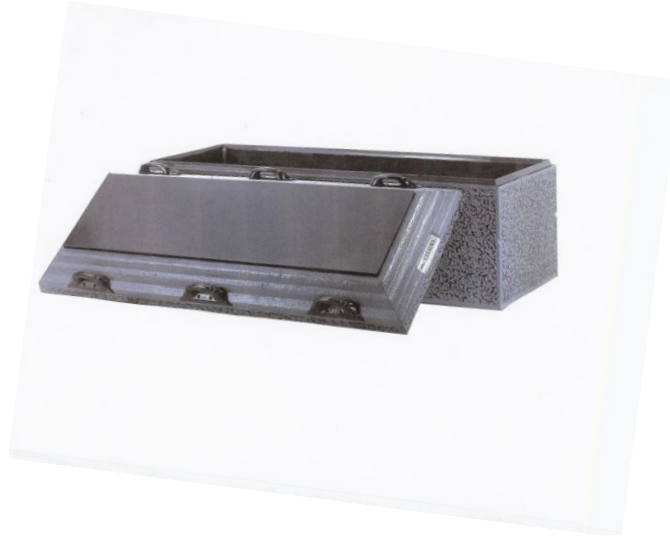

Markham Burial Vault Service, Inc.
 8400 Jefferson Davis Hwy
 Richmond VA 23237
 804-275-1441

Wilbert Citadel

- High-strength concrete reinforced with Strentex cover and base
- Rich look of polished black granite
- Personalization choices available